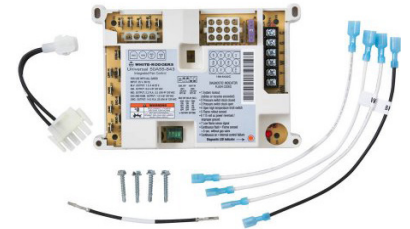

Prices Good Thru October 2024

White
Rodgers™

Ignition Modules

Universal
Replacement For
All 50A47-XXX
Controls

50E47-843

\$134.75

Universal
Replacement For
All 50A50-XXX
Controls

50A55-843