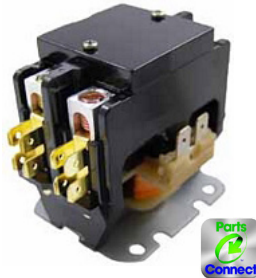

Part # 4050-08 **\$59.75**

30 AMP 24 VOLT CONTACTOR

1 1/2 POLE

PART NO.

PC130A

\$7.50

A/C Start Assist

This unit can be used on all PSC single phase 90V thru 277V air conditioning units from 4,000 to 120,000 BTU (1/2 thru 10 ton)

1/2 to 10 Ton **Part # SPP6**

1 lot **\$9.50** 12 lot **\$9.00** Compare To PSA6, HS6, 32702

2 POLE

PART NO.

PC230A

\$8.25

High Capacity Residential Ice Machine

70lb/day Capacity
27 lb Storage Capacity
15" Wide x 24" Deep x 33 1/4" Tall
Brushed Stainless Steel Door

Reversible Door
Built in Water Filter
Removable Bin

Part # IM70

\$725.00

Replacement Filter For IM70

Part # PAL5641P

\$32.95

Prices Good Thru July 2026

- 7 Day, 5-2 Day or Non-Programmable
- Large 3 sq. in. Backlit Display
- Auto or Manual Changeover
- User and Installer Lock Modes
- Auxiliary Heat Fossil Fuel Option
- Hardwire or Battery Powered
- Wi-Fi works without common (C) wire on most systems; requires common on Heat Pump, Heat Only or Cool Only Systems